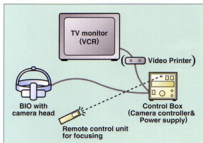

POWER REQUIREMENT

- MAIN UNIT :
- Voltage Input : AC 120V or 230V
- Maximum Power Consumption : 60VA

AL-FORQAN ALARABI
AGENT IN SAUDI ARABIA