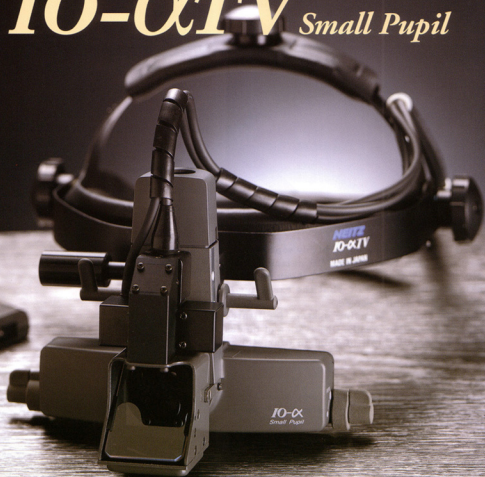

NEITZ

BINOCULAR INDIRECT OPHTHALMOSCOPE WITH CCD CAMERA

IO- α TV *Small Pupil*

***NON-MIRROR IMAGE on monitor screen.
Focusing by REMOTE CONTROL.***

Highly Sophisticated BIO (small pupil) combined with High Resolution CCD Camera that can provide a very clear image of what the examiner is observing on monitor screen.

NEITZ INSTRUMENTS CO., LTD.

IO- α TV *Small Pupil*

● NON-MIRROR IMAGE on monitor screen :

IO- α TV is the combination of highly sophisticated BIO and high resolution CCD camera (NTSC 410,000 pixel/PAL 470,000 pixel) that can provide a NON-MIRROR image of what the examiner is observing on monitor screen.

Remote control focusing system facilitates focusing operation greatly. Observation of fundus through Small Pupil of 2mm in diameter is possible.

● EASY SETUP :

The control section and power supply section are combined in one box, and the setup is very simple and easy.

● CONNECTION TO VIDEO PERIPHERIES :

The system comes with video signal output terminal for connection to video peripheries such as TV monitor, video printer, VCR, e.t.c.

SPECIFICATIONS

BIO

- Pupillary distance : 54~74mm
- Observable Diameter of Pupil : Minimum 2mm
- Illumination Area : ϕ 15mm, ϕ 30mm, ϕ 47mm (At a distance of 400mm)
- Light Bulb : 6V 10W Halogen bulb
- Filters : UV, Cobalt Blue, Red-Free
- Head Band Adjustment Range : 530mm~630mm (Depth is also adjustable)