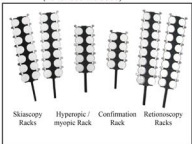

## Trial Lenses / Flippers

### Lens Holders

- 15142 Lens Holder
- 15143 Lens Holder w/axis
- 15141 Nose Bridge
- 15140 Handle
- 15144 4 Well
- 15145 8 Well
- 15146 10 Well
- 12301 38 mm Red/Green Maddox  
(no lenses included)

Skiascopy  
Racks

Hyperopic /  
myopic Rack

Confirmation  
Rack

Retinoscopy  
Racks

### Opto Clip

- Flip Up Top or Bottom
- Holds Two Lenses Each
- Easily Put On or Off Glasses
- Designed for Smaller Lenses