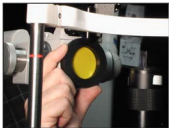

Slit Lamp Yellow Filter

- Use Detecting Subtle Staining
- For Dry Eye Syndrome
- Better Visualization of RGP Fluorescein Patterns
- Saves Time