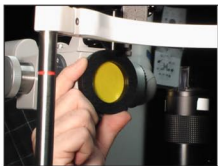

### Slit Lamp Yellow Filter

- Use Detecting Subtle Staining
- For Dry Eye Syndrome
- Better Visualization of RGP Fluorescein Patterns
- Saves Time

### Plastic Tape Measure

### Contact Lens Check & Keratometer Calibrator

- Easily Mounts on Most Keratometers & Slit Lamps
- Check for Warpage or Any Changes to the Base Curve & Calibrate your Keratometer
- Eliminates a need for a Radiuscope
- Economical