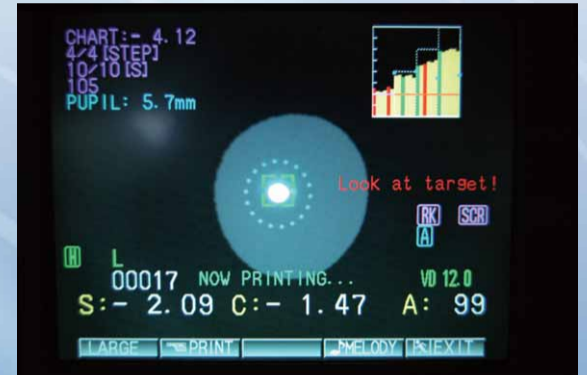

# Auto Refractometer Speedy "i" series

Fast refract reading

Cataract detection

Accommodation test

**A new series of Auto Refractometer that automatically detects cataracts in the 3mm  $\phi$  center of the pupil**

**The new series is designed to correspond to the rapid development of LCD and 3D products, which are a cause of eye fatigue and accommodation trouble.**

Auto Refractometer  
**Speedy- "i"**

Auto RefractKeratometer  
**Speedy- "i"**  
K-model