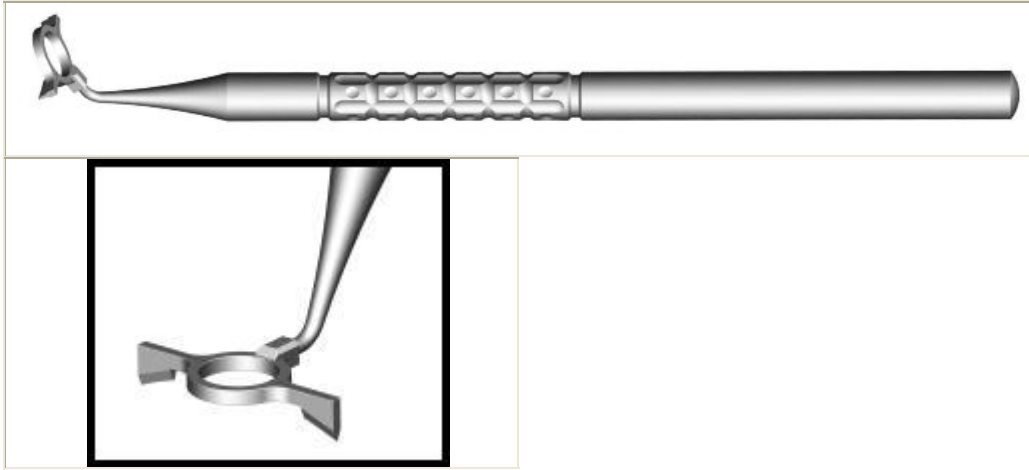

Toric IOL

DETAILS OF Nuijts Toric Axis Mkr w/5mm ctr opening

Catalog No	AE-2740
Name	Nuijts Toric Axis Mkr w/5mm ctr opening
Category	Markers
Description	Used with a Mendez Degree Gauge to accurately mark the steepest meridian • Circular opening maximizes visibility during marking • Laser lines on the non-marking surface indicate marking points • Lightweight, all titanium body

Image of Nuijts Toric Axis Mkr w/5mm ctr opening

DETAILS OF Pre-op Toric Reference Marker

Catalog No	AE-2793D
Name	Pre-op Toric Reference Marker
Category	Markers
Description	Marking pattern is located on both sides for marking the left and right eye temporally. Lightweight, all titanium body.

Image of Pre-op Toric Reference Marker