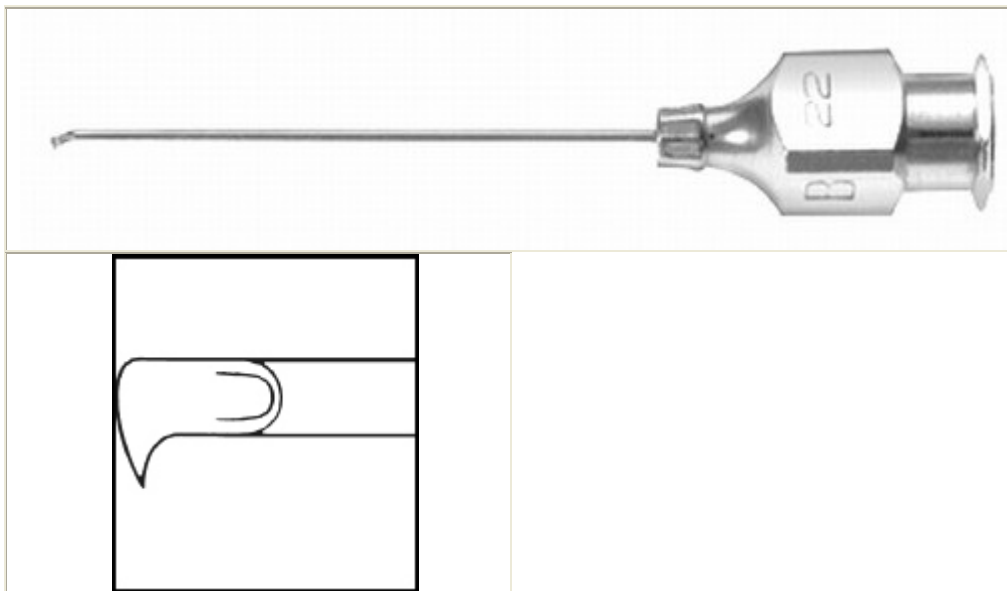

Cannulas

DETAILS OF Kelman Cystotome Cannula

Catalog No	AE-7101
Name	Kelman Cystotome Cannula
Category	Cannulas
Description	22 gauge, Overall length:32mm,Blunt on all sides, sharp at the tip

Image of Kelman Cystotome Cannula

DETAILS OF Lacrimal Cannula

Catalog No	AE-7010
Name	Lacrimal Cannula
Category	Cannulas
Description	23 gauge, straight 12mm malleable tip, Overall length:32mm

Image of Lacrimal Cannula